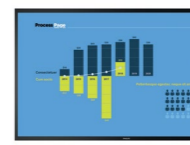

T-Line

*3 year advanced exchange warranty

Table with 32 columns representing TV models and rows for specifications: Model, Diagonal Size, Backlight Type, Placement, Resolution, Panel Technology, Contrast Ratio, Dynamic Contrast Ratio, Response Time, Viewing Angles, Display Colors, Brightness, Protective Glass, Touch Technology, Power Consumption, Video Input, Video Output, Audio Input, Audio Output, Internal Speaker, External Control, Extra Dimensions, Connections, Bezel Width, Vesa Mount, Smart Mount, Weight.

Signage Features

Table with 10 columns for signage models (300-Line to T-Line) and rows for features: CMND, Android, Fallover, Clinical D Image, SmartPlayer, SmartInsert, SmartPower, SmartBrowser, WiFi, Memory Cache, QuadViewer, 4G/LTE, High Refresh Rate.

*Requires optional CRD50 OPS module